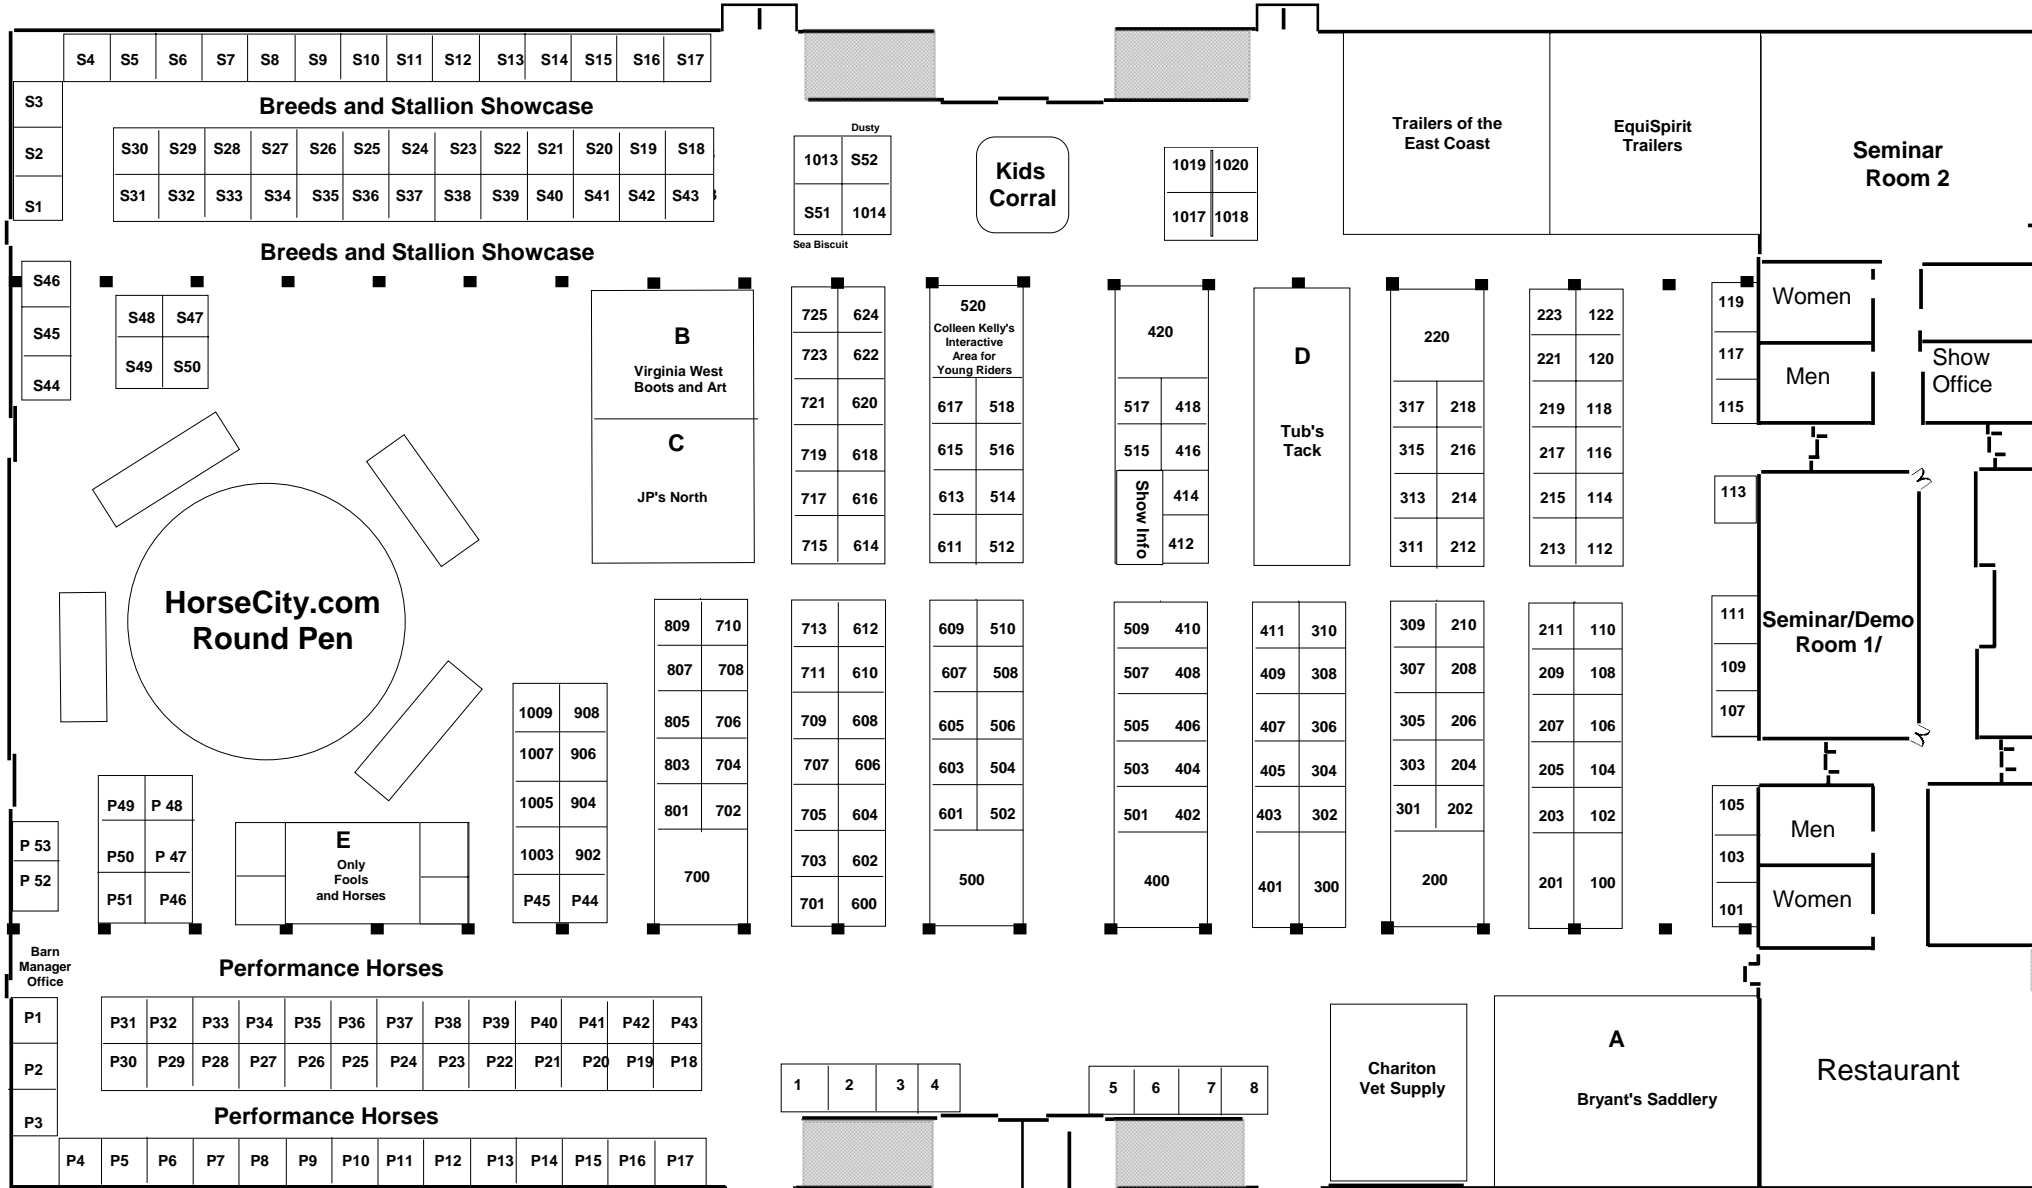

2008 Jim Graham Building Floor Plan, Equine Extravaganza North Carolina

Floor plan is subject to change without notice.

To Dorton Arena